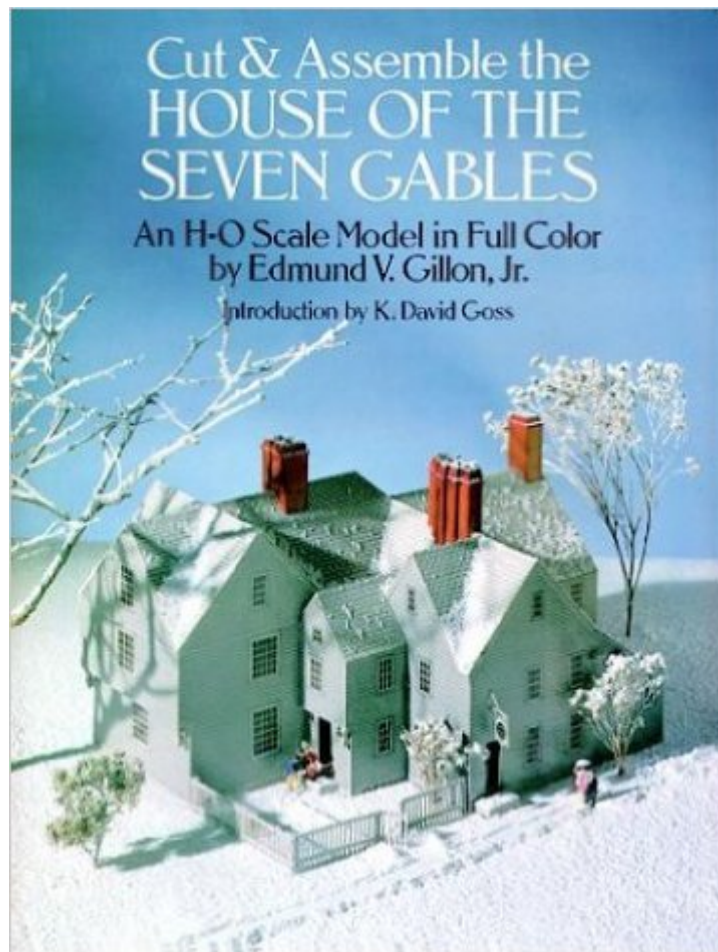

The book was found

Cut & Assemble House Of The Seven Gables (Cut & Assemble Buildings In H-O Scale)

Synopsis

Create handsome replica of magnificent house that was setting for Hawthorne's great literary romance. Few simple tools and clear, easy-to-follow instructions enable hobbyists and youngsters to build authentic model of famous American landmark. Introduction includes historical background.

Hobbies #33779 in Books > Literature & Fiction > Contemporary

[Download to continue reading...](#)

Cut & Assemble House of the Seven Gables (Cut & Assemble Buildings in H-O Scale) Cut & Assemble Victorian Houses (Cut & Assemble Buildings in H-O Scale) Cut and Assemble Colonial Houses in Full Color: Five Historic Buildings in H-O Scale Round Buildings, Square Buildings, and Buildings that Wiggle Like a Fish The House of the Seven Gables The House of the Seven Gables (Classic Collection (Brilliance Audio)) Measure Twice, Cut Once: Simple Steps to Measure, Scale, Draw and Make the Perfect Cut-Every Time. (Popular Woodworking) Cut and Assemble a Victorian Shingle-Style House Cut & Assemble Frank Lloyd Wright's Robie House: A Full-Color Paper Model (Dover Children's Activity Books) Pocket Neighborhoods: Creating Small-Scale Community in a Large-Scale World Scale Studies for Viola: Based on the Hrimaly Scale Studies for the Violin Rand McNally 2017 Large Scale Road Atlas (Rand McNally Large Scale Road Atlas USA) L590 - Progressive Scale Studies - Scale Study and Practical Theory in Major and Minor Keys for the Young Violinist Anne Of Green Gables Press-Out Model House (Press Out Activity Book) Anne's House of Dreams (Anne of Green Gables) Dinosaurs on the Move: Movable Paper Figures to Cut Color, and Assemble Cut & Assemble a Crusader Castle in Full Color: The Krak Des Chevaliers in